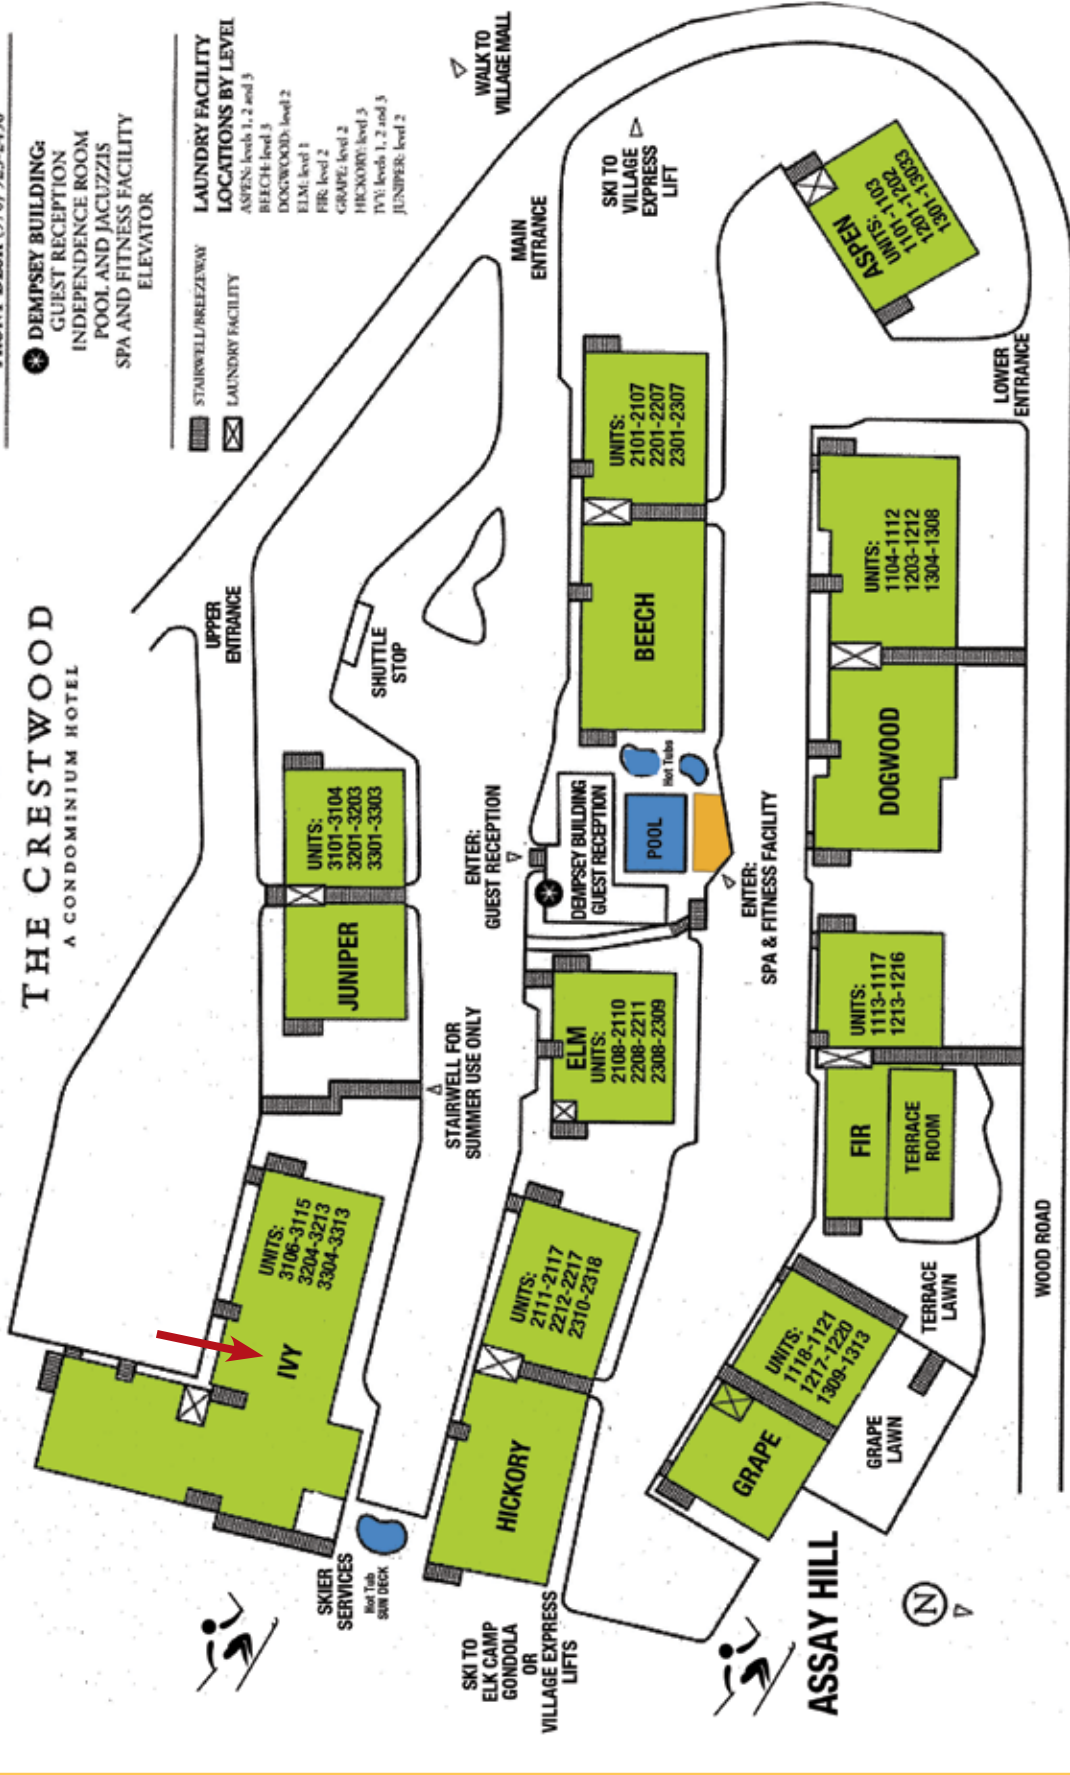

THE CRESTWOOD A CONDOMINIUM HOTEL

FRONT DESK (970) 923-2450

- ★ **DEMPSEY BUILDING:**
GUEST RECEPTION
INDEPENDENCE ROOM
POOL AND JACUZZIS
SPA AND FITNESS FACILITY
ELEVATOR

- LAUNDRY FACILITY LOCATIONS BY LEVEL**
- ASPEN: levels 1, 2 and 3
 - BEECH: level 3
 - DOGWOOD: level 2
 - ELM: level 1
 - FIR: level 2
 - GRAPE: level 2
 - HICKORY: level 3
 - IVY: levels 1, 2 and 3
 - JUNIPER: level 2

- STAIRWELL/BREEZEWAY
- LAUNDRY FACILITY

WALK TO
BASE VILLAGE

FANNY HILL

WALK TO
ELK CAMP GONDOLA
AND VILLAGE EXPRESS LIFT