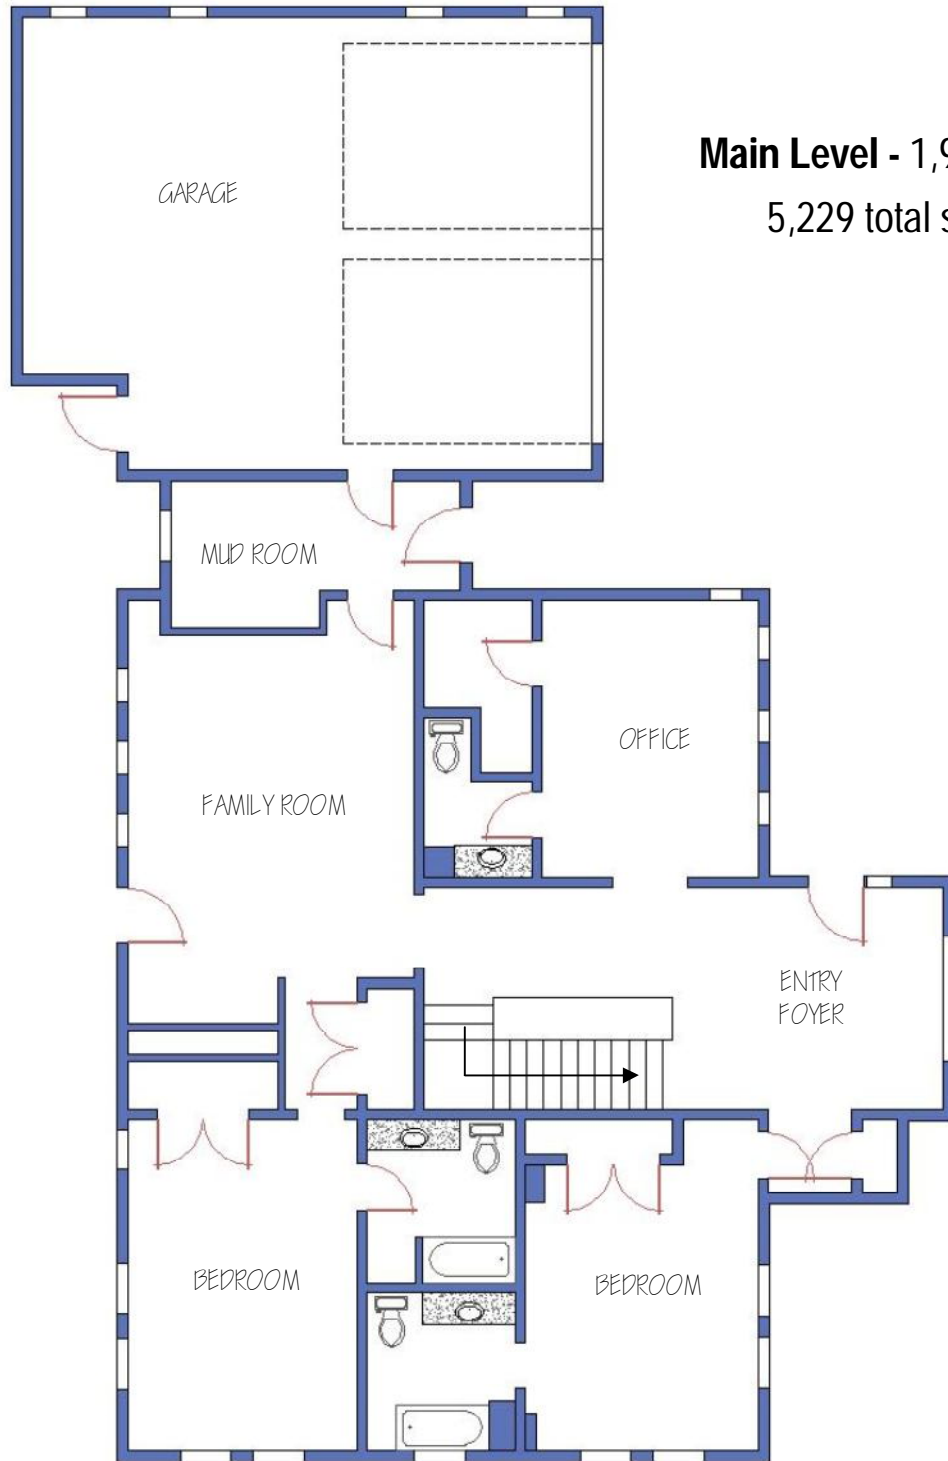

1345 Mountain View Drive

Aspen, CO

Upper Level - 1,796 sq ft

5,229 total sq ft

BERKSHIRE HATHAWAY
HomeServices
Aspen Snowmass Properties

LUXURY
COLLECTION

Floor plans by: True Dimensions
www.AspenTrueDimensions.com (970) 618-8351

These plans are for visual representation purposes only and should be used as such by any prospective purchaser. Floor plan is not to scale.

1345 Mountain View Drive

Aspen, CO

Main Level - 1,909 sq ft

5,229 total sq ft

1345 Mountain View Drive

Aspen, CO

Lower Level - 1,524 sq ft

5,229 total sq ft

BERKSHIRE HATHAWAY
HomeServices
Aspen Snowmass Properties

LUXURY
COLLECTION

Floor plans by: True Dimensions
www.AspenTrueDimensions.com (970) 618-8351

These plans are for visual representation purposes only and should be used as such by any prospective purchaser. Floor plan is not to scale.