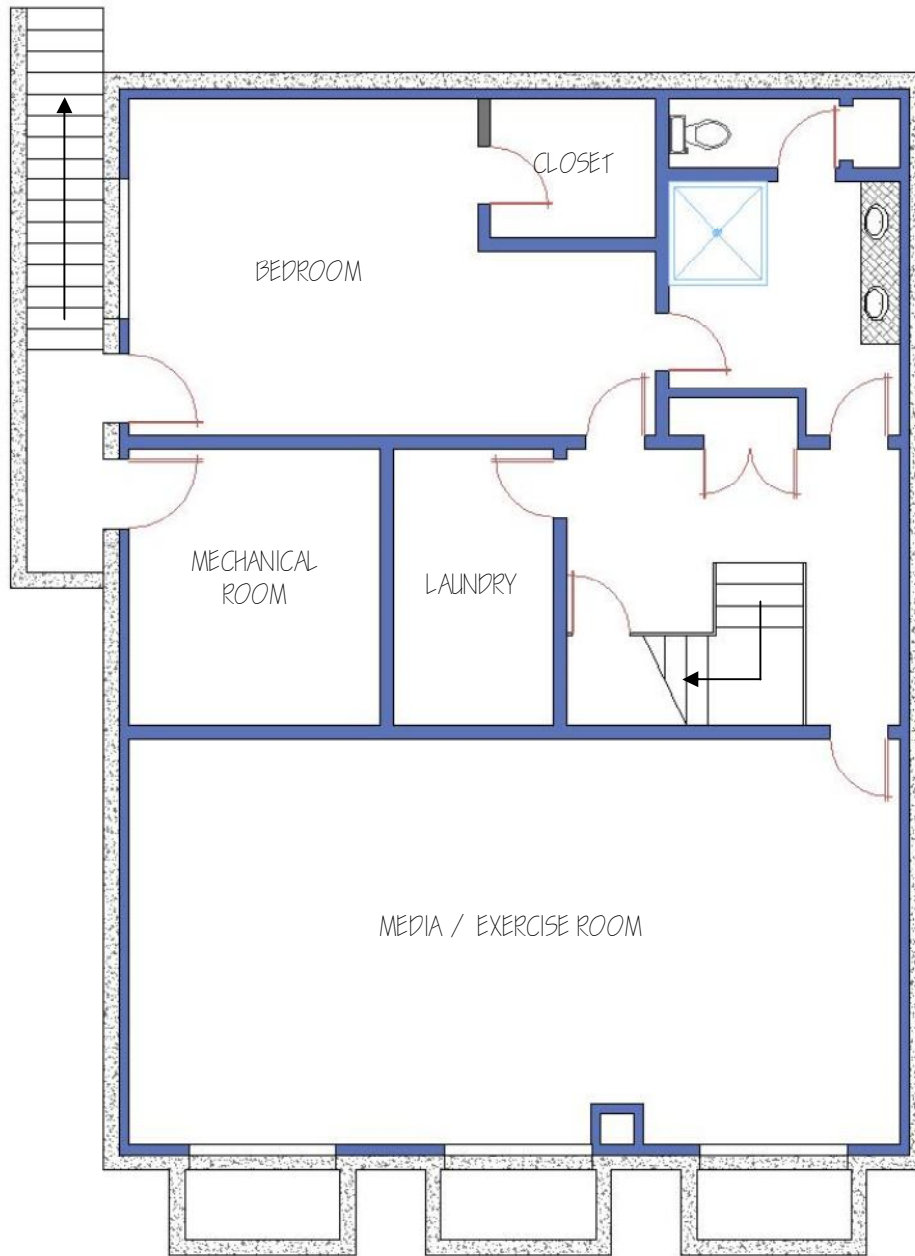

These plans are for visual representation purposes only and should be used as such by any prospective purchaser. Floor plan is not to scale.

1345 Mountain View Drive

Aspen, CO

Main Level - 1,909 sq ft

5,229 total sq ft

BERKSHIRE HATHAWAY
HomeServices
Aspen Snowmass Properties

LUXURY
COLLECTION

Floor plans by: True Dimensions
www.AspenTrueDimensions.com (970) 618-8351

These plans are for visual representation purposes only and should be used as such by any prospective purchaser. Floor plan is not to scale.

1345 Mountain View Drive

Aspen, CO

Lower Level - 1,524 sq ft

5,229 total sq ft

BERKSHIRE HATHAWAY
HomeServices
Aspen Snowmass Properties

LUXURY
COLLECTION

Floor plans by: True Dimensions
www.AspenTrueDimensions.com (970) 618-8351

These plans are for visual representation purposes only and should be used as such by any prospective purchaser. Floor plan is not to scale.